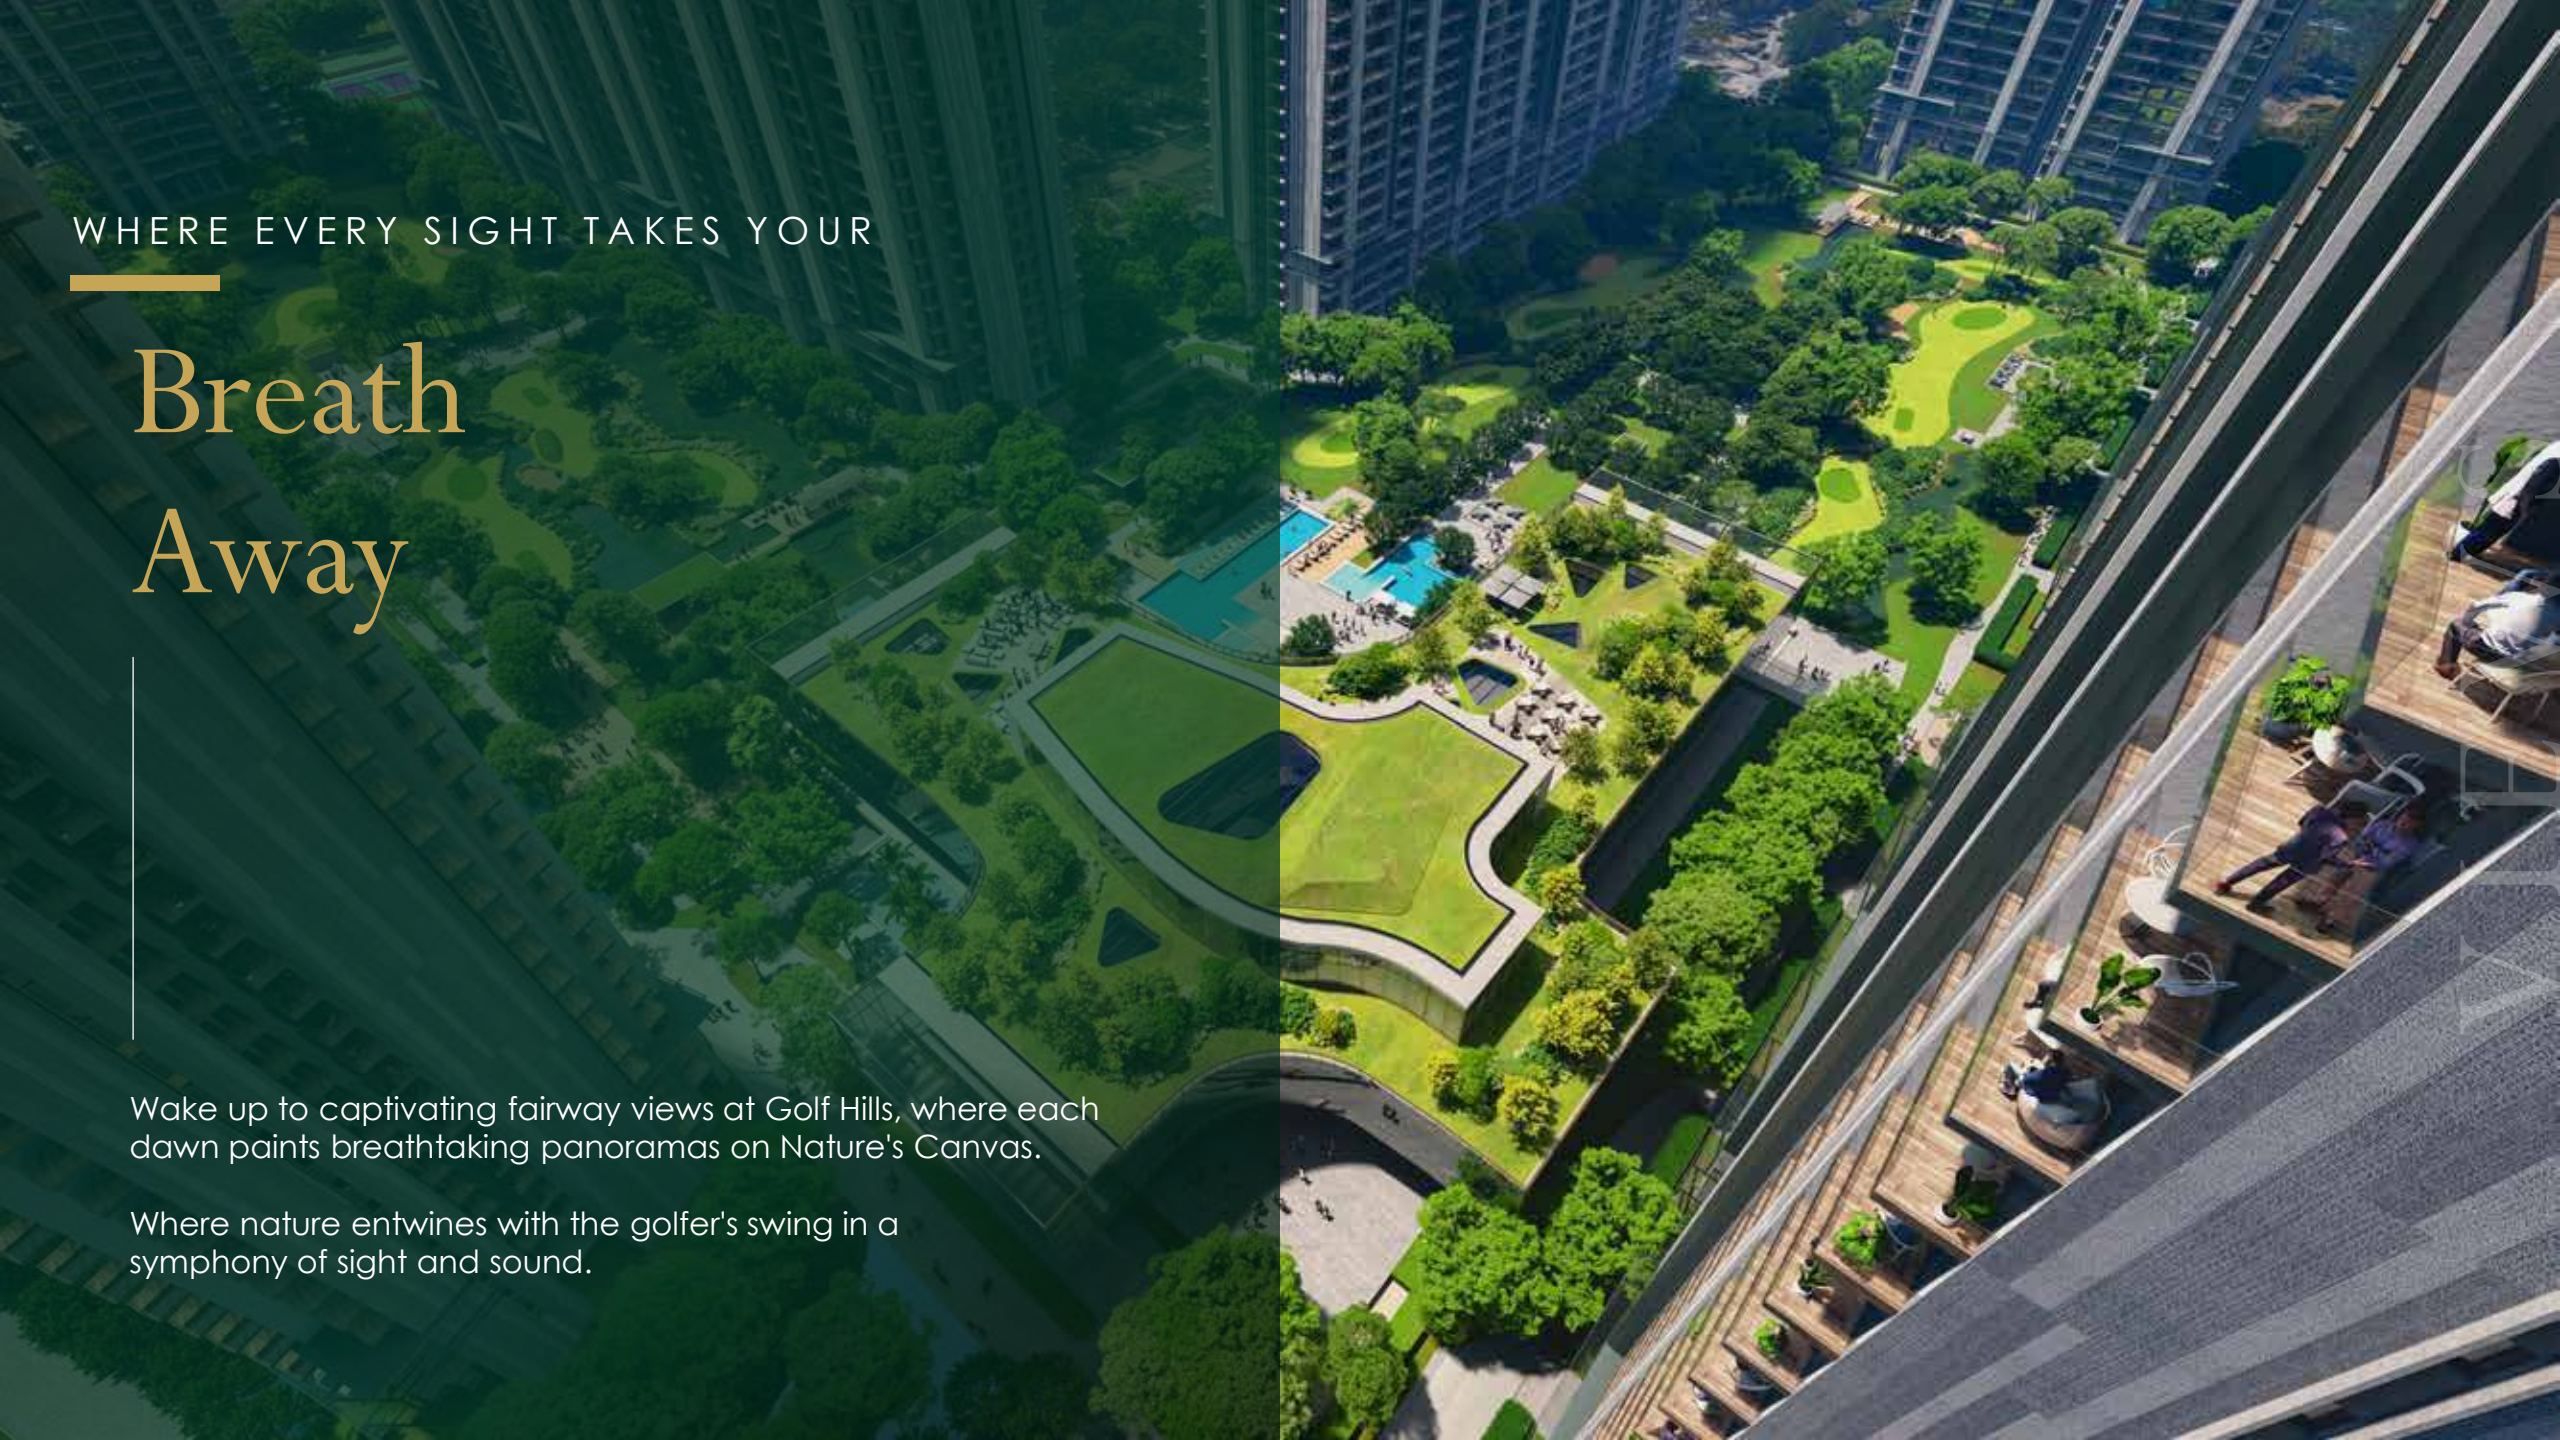

EXPERIENCE

WHERE EVERY SIGHT TAKES YOUR

Breath Away

Wake up to captivating fairway views at Golf Hills, where each dawn paints breathtaking panoramas on Nature's Canvas.

Where nature entwines with the golfer's swing in a symphony of sight and sound.