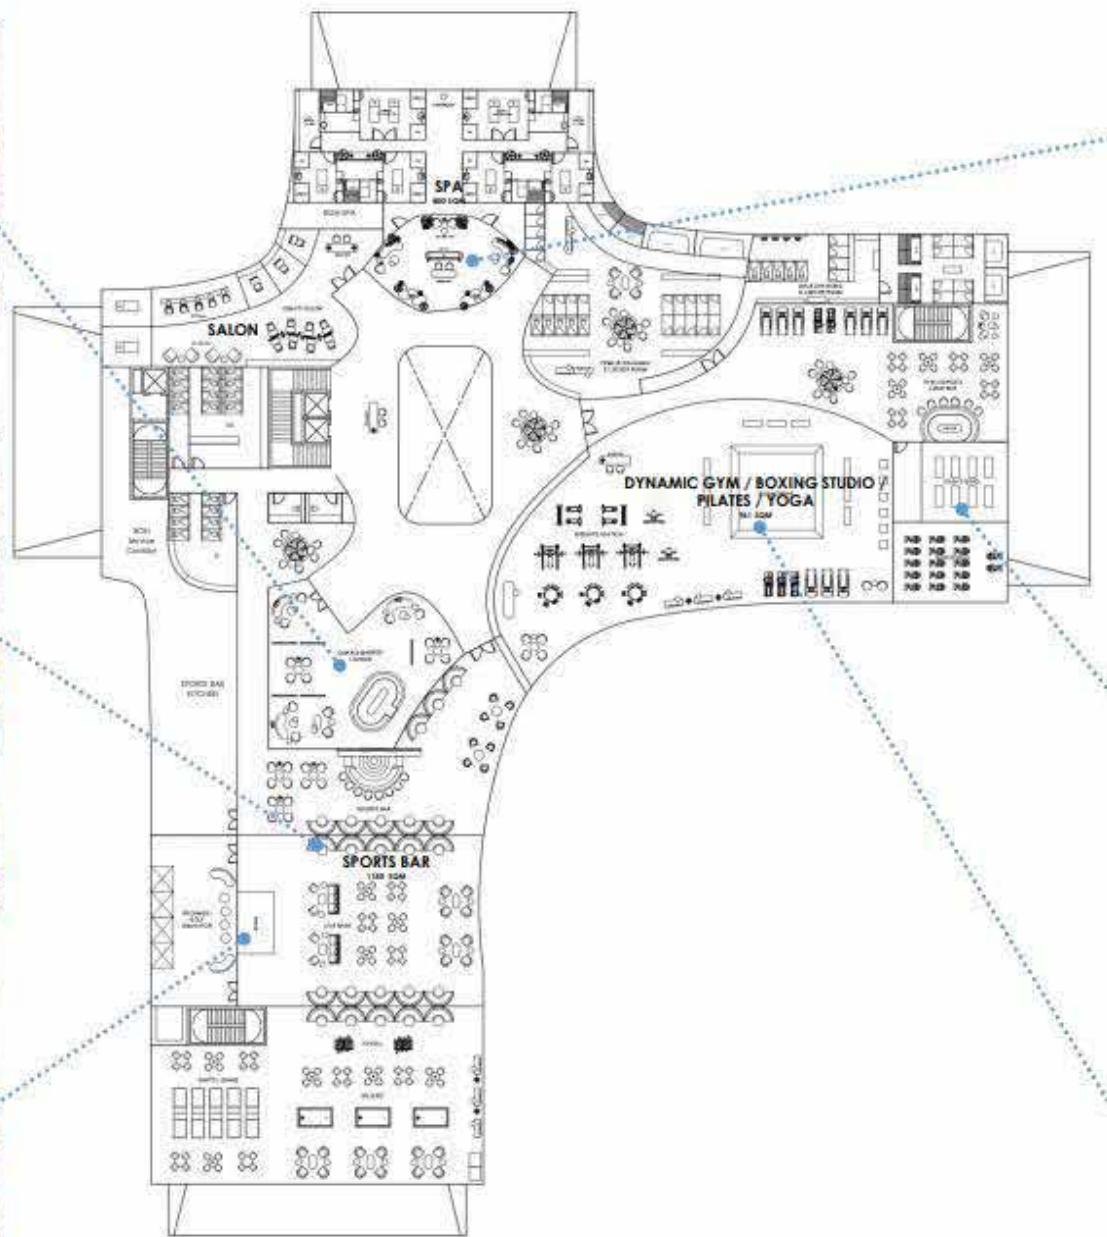

RE
C
RE

A CLUBHOUSE THAT FILLS EVERY MOMENT

With Awe
And Bliss

CLUBHOUSE

CLUBHOUSE | GROUND FLOOR PLAN

CLUBHOUSE | 1ST FLOOR PLAN

FIRST FLOOR

GET SURPRISED WITH THE CHOICES

On Every Floor

Creche | Pre-function Area | Business Lounge | Base Theatre | Gym | Spa | Yoga Studio

CLUBHOUSE | 2nd STOREY (ROOFTOP) PLAN

YOU NEVER DINE ALONE HERE

View Is Your Company

- Multi-cuisine Rooftop Restaurant
- Lush views of golf greens
- Resort style plush sitting