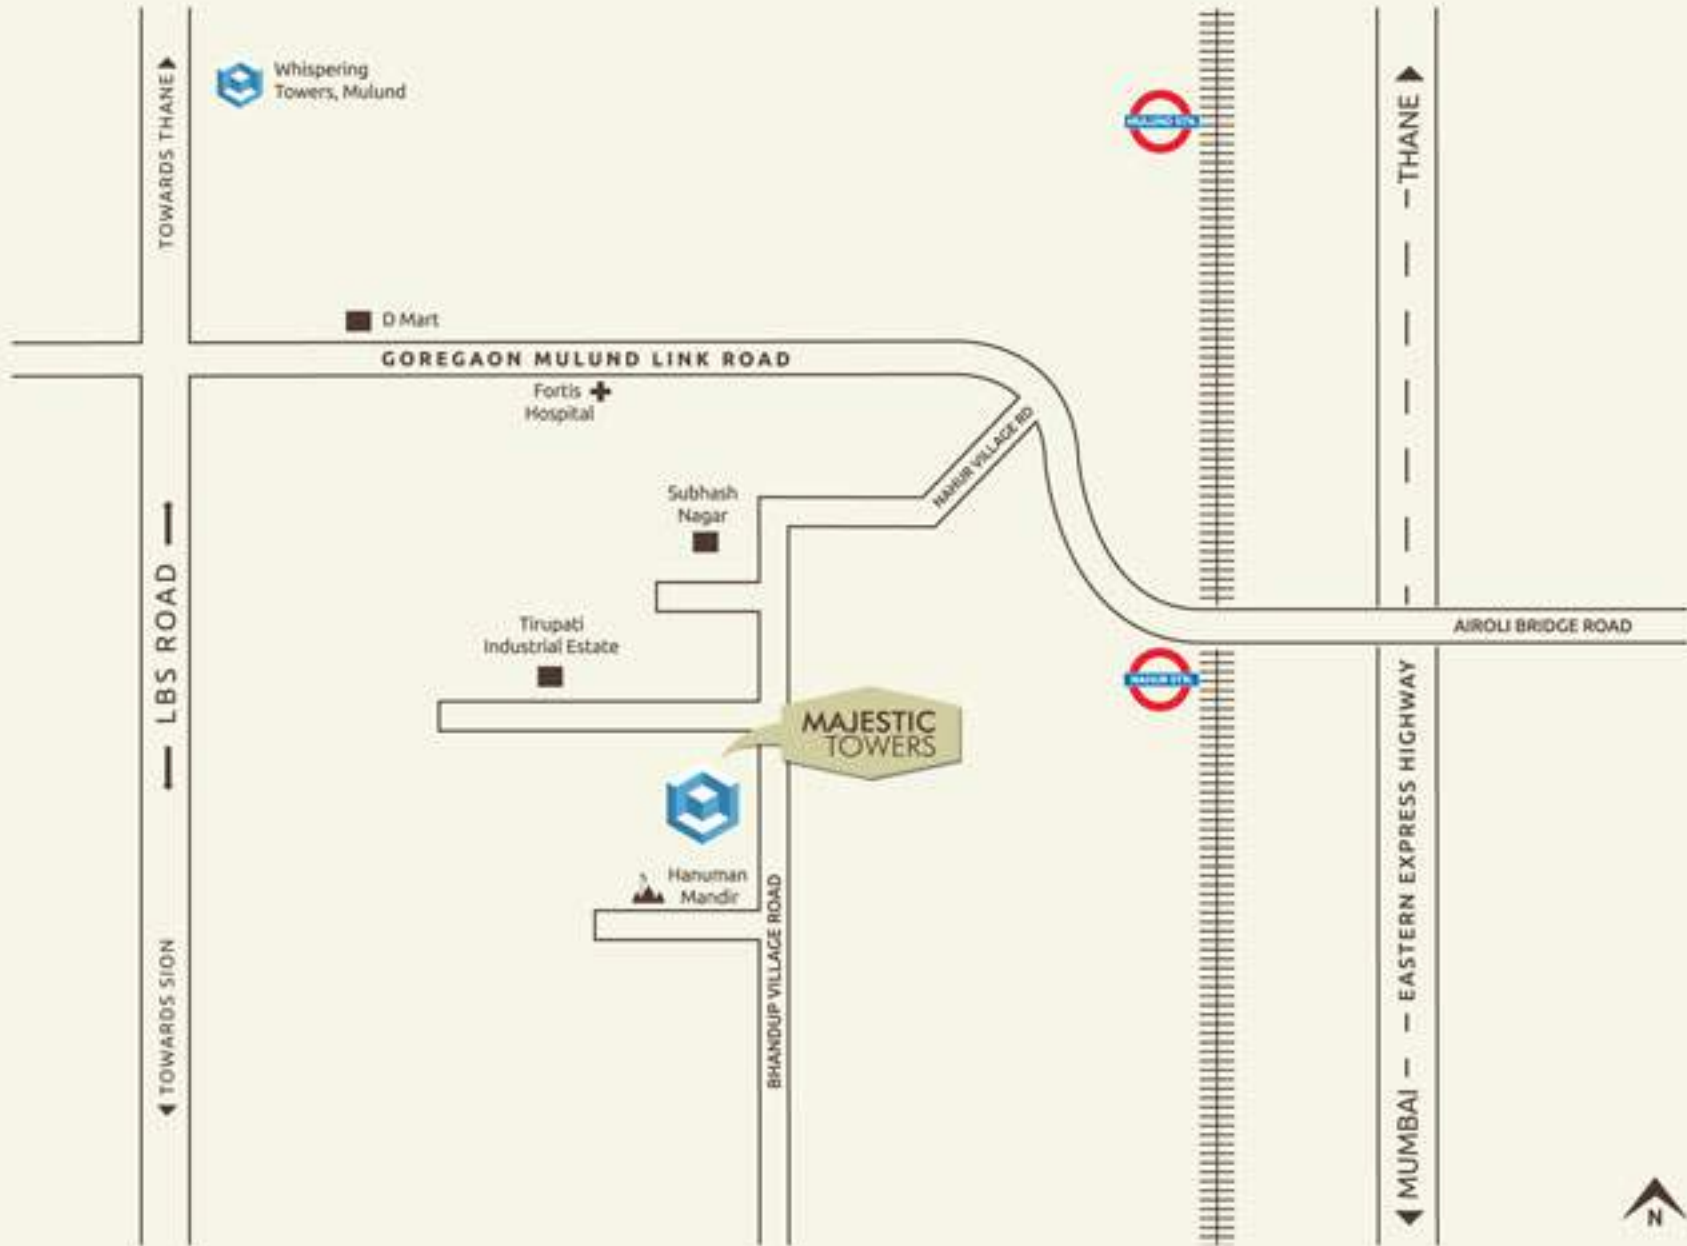

LOCATION MAP

**MAJESTIC
TOWERS**
NAHUR (W)

Call: 1800 209 2221 | SMS: HDIL MT to 56677

Site Office: Majestic Towers, Kilburn Engineering Compound, Subhash Nagar, Nahur Village Road, Opp. Municipal School, Near Hanuman Mandir, Nahur (West), Mumbai 78. Tel: 022 6788 5000/01 | Email: majestictowers@hdil.in

Corporate Office: HDIL Towers, 5th Floor, Anant Kanekar Marg, Station Road, Bandra (E), Mumbai 400 051. Tel: 022 6788 8000 | Fax: 022-6788 8080 | Email: info@hdil.in | Website: www.hdil.in

The content of this brochure is conceptual and indicative. This is not a legal offering. The promoter reserves the right to change, alter, add, or delete any of the specifications mentioned herein without prior permission or notice.